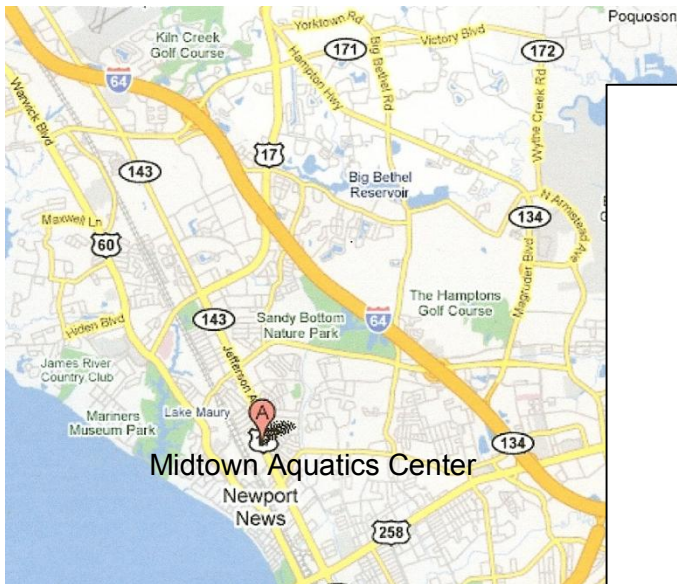

Directions - Primary Meet Venues:

Fort Eustis Aquatics Center (FEAC) – Washington Blvd and Tyler Ave, Fort Eustis, VA

Take I-64 toward Richmond/Williamsburg. Take exit 250A to Ft. Eustis Blvd. Proceed through the Fort Eustis check point. You will need drivers' licenses and car registration. Indicate to the guards that you are there for the swim meet. The aquatics center is about 1 mile past the fort entrance on your right.

From Hotels - Return to I-64 and head towards Richmond and follow directions above.

Mid Town Aquatics Center (MAC) – 570 McLawhorne Ave., Newport News, VA

MAC - Take I-64 toward Richmond/Williamsburg. Take exit 261A - Hampton Roads Center Pkwy Exit. Stay on Hampton Roads Center Pkwy for approximately 2.6 miles then bear left onto Harpersville Rd. Turn left onto Jefferson Blvd. for about 1 mile. Turn Rt onto McLawhorne Ave.

From hotels in the Coliseum Area - cross over to Jefferson on Mercury Blvd., turn Rt onto Jefferson. Go about 1 to 1.5 miles to McLawhorne, turn left. Most other hotels are north of MAC. Travel south on Jefferson Blvd to McLawhorne Ave.

You can also obtain detailed directions by going to www.mapquest.com or www.maps.google.com.

Hotel Options:

La Quinta – Coliseum Area - MAC 3.6 miles / FEAC - 15 Miles **Starting at \$59**

2138 W. Mercury Blvd., Hampton, VA 23666, 757-827-8680. www.lq.com.
AAA 3 Star rating, King and Double Beds, outdoor pool, free continental breakfast.
Close to coliseum area.